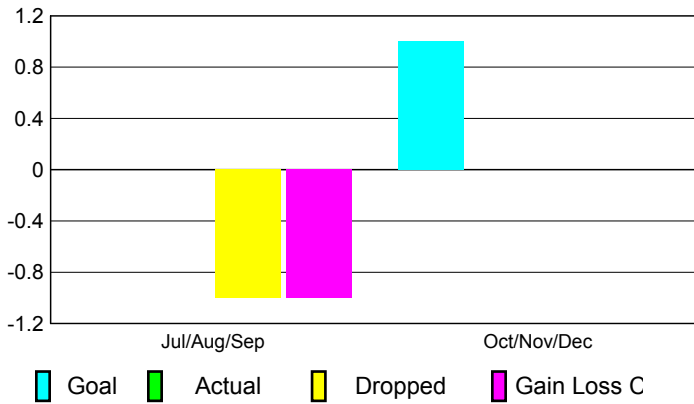

2010-2011 GMT Reports for District (or Undistricted) **District 103 E**

GMT: JACQUES 'JACK' VERBEKE

Location: FRANCE

GMT CA: 4

CLUBS

Club Results
2010-2011

Clubs
2009-2010

Month	New Club Goal	Actual New Clubs	Actual Dropped Clubs	Gain/ Loss of Clubs	Gain/ Loss of Clubs
Jul/Aug/Sep	0	0	-1	-1	0
Oct/Nov/Dec	1	0	0	0	0
Totals	1	0	-1	-1	0

Club Results 2010-2011

Goal, New, Dropped, Gain/Loss

Comparison of Club Gain/Loss

Current Year Compared to the Previous Year

YTD Status Quo Clubs 2010-2011

Status Quo Clubs Compared to Status Quo Members

MEMBERSHIP