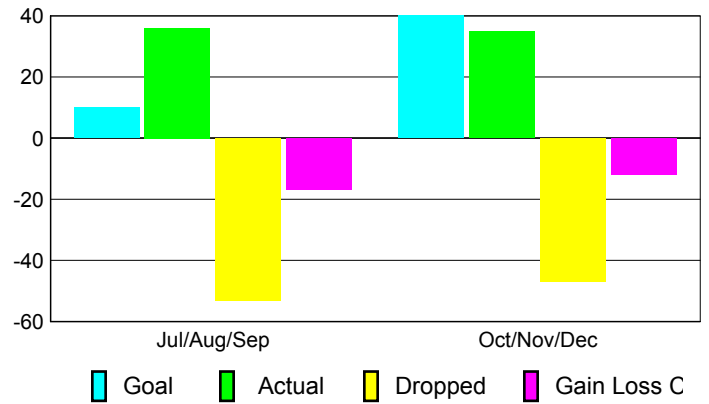

Membership Results 2010-2011

Goal, New, Dropped, Gain/Loss